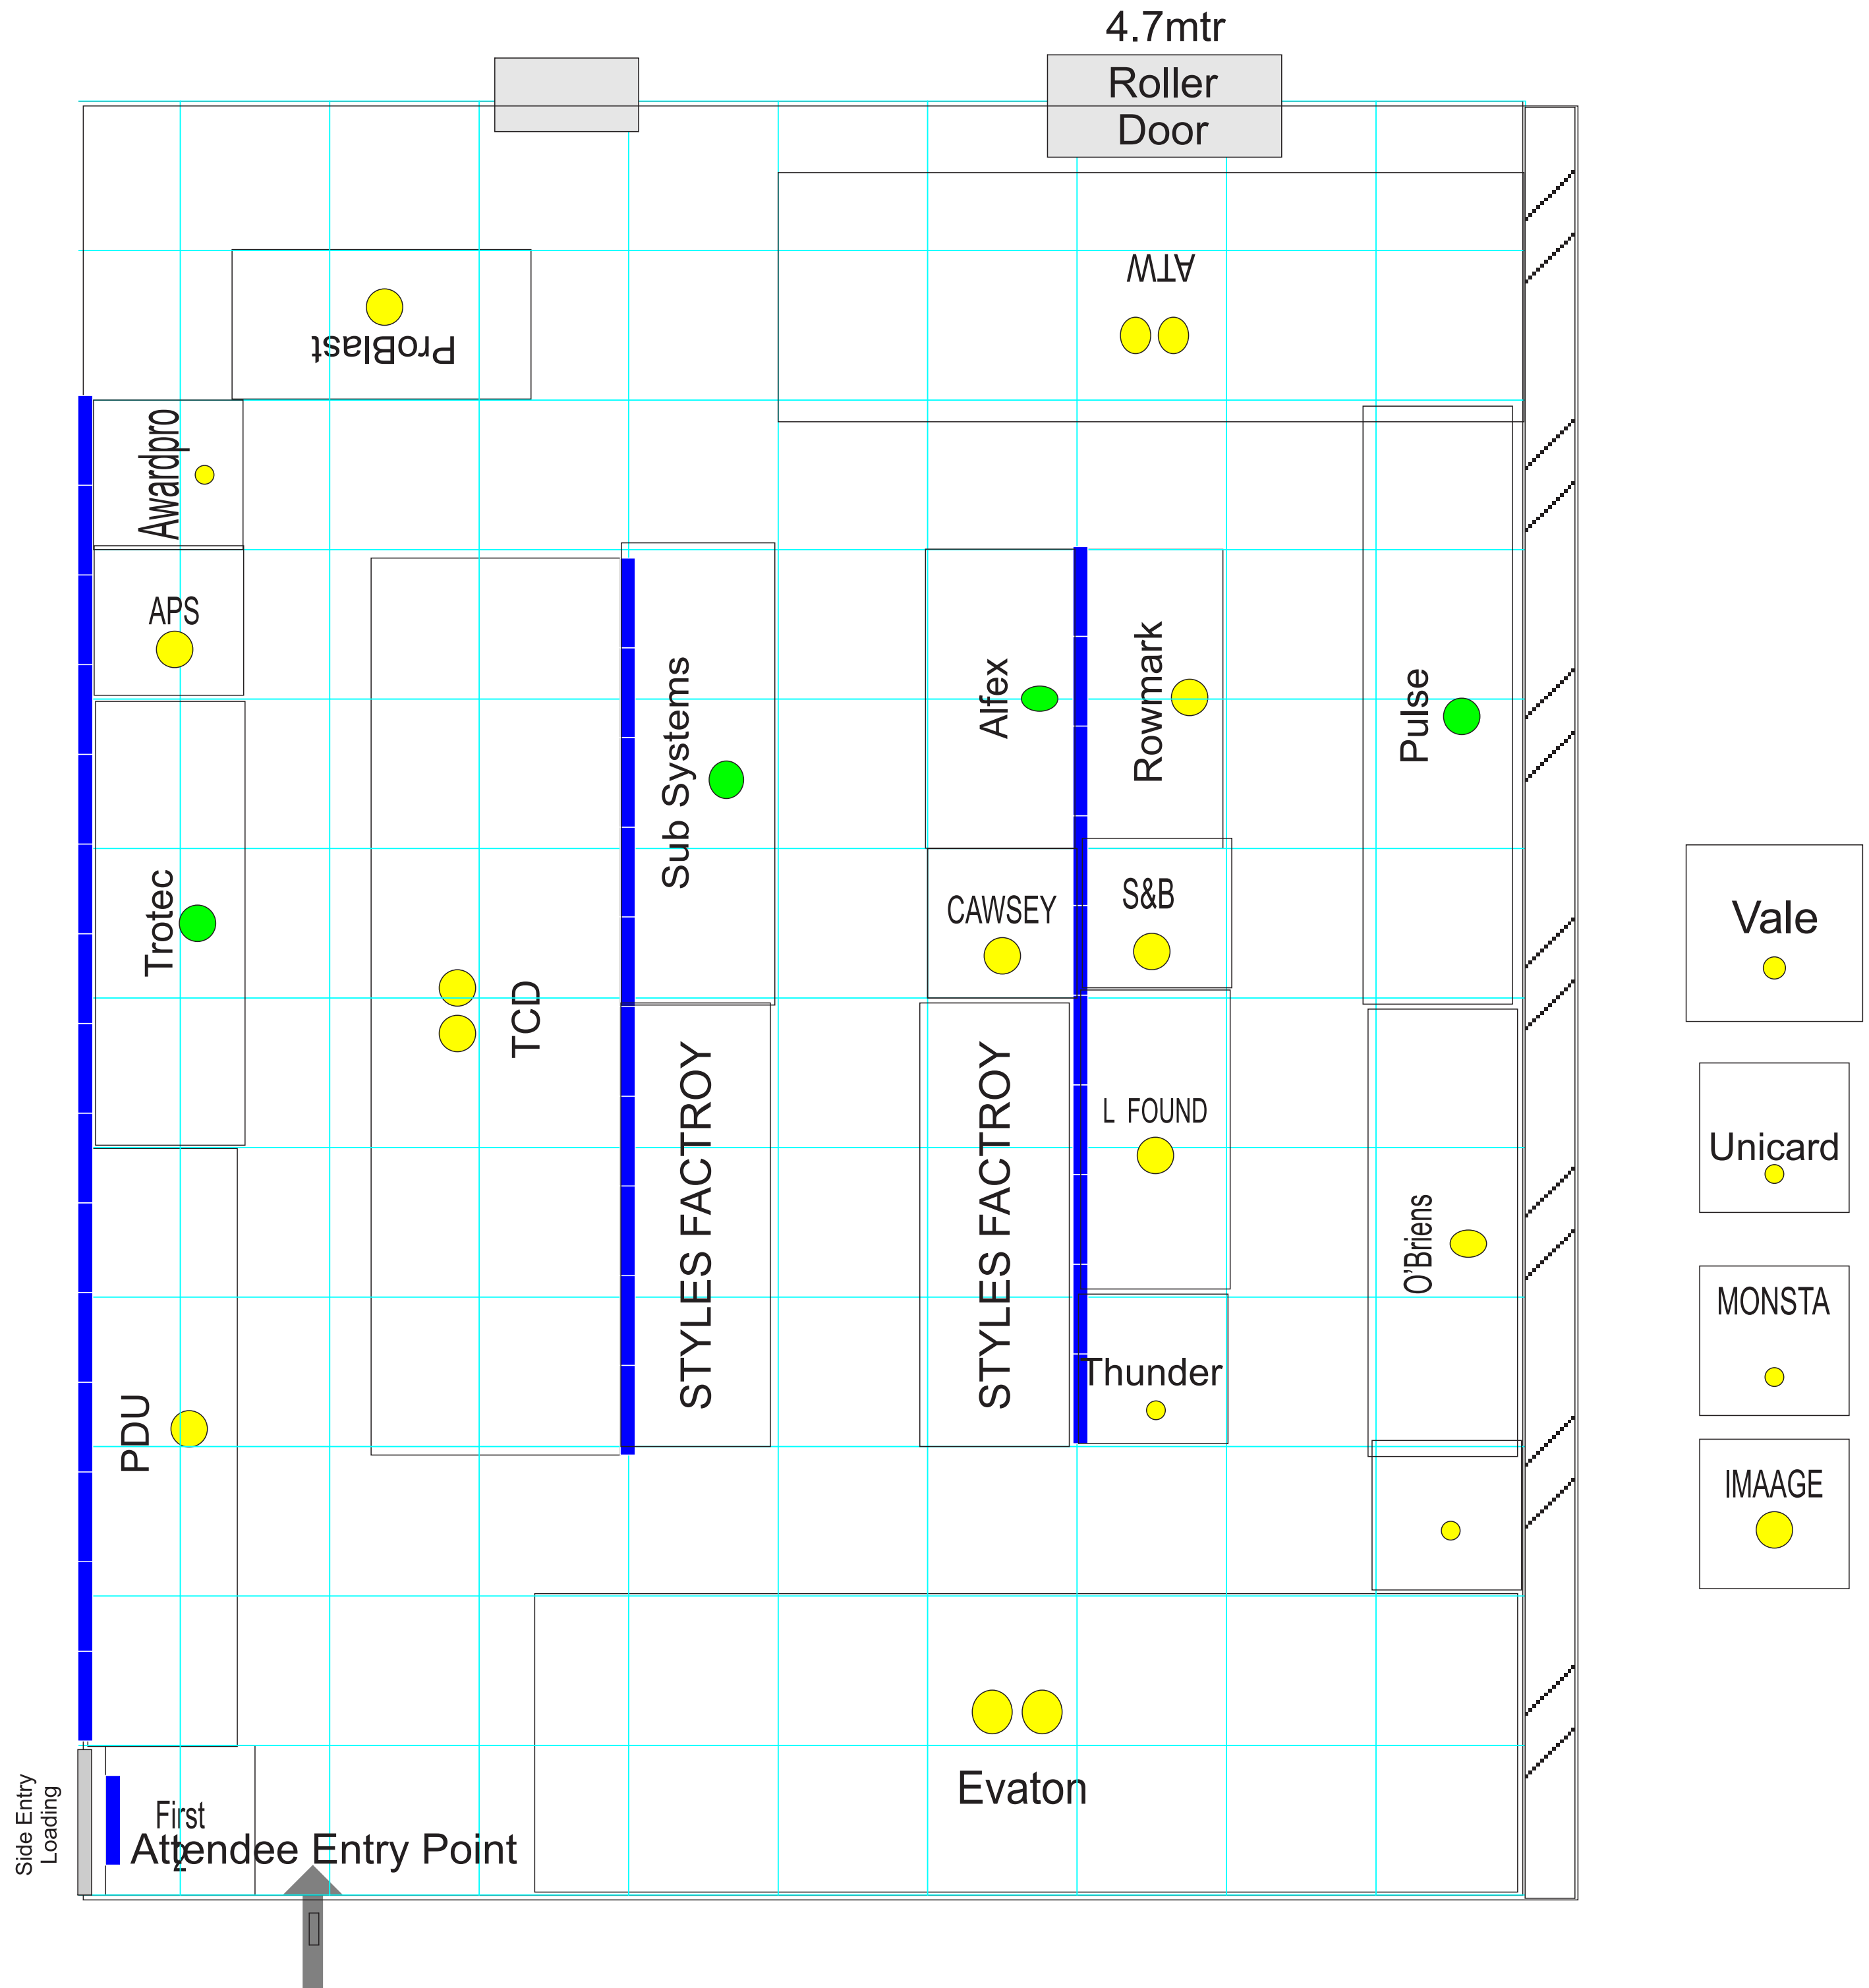

TroPro Sydney 2019 Floor Plan

Positions may change without notice

Partitions = 42+4 = 46
 Tables = 86
 Clothes =

- Lots of Lights
- Lights Power Use
- Heavy Power Use