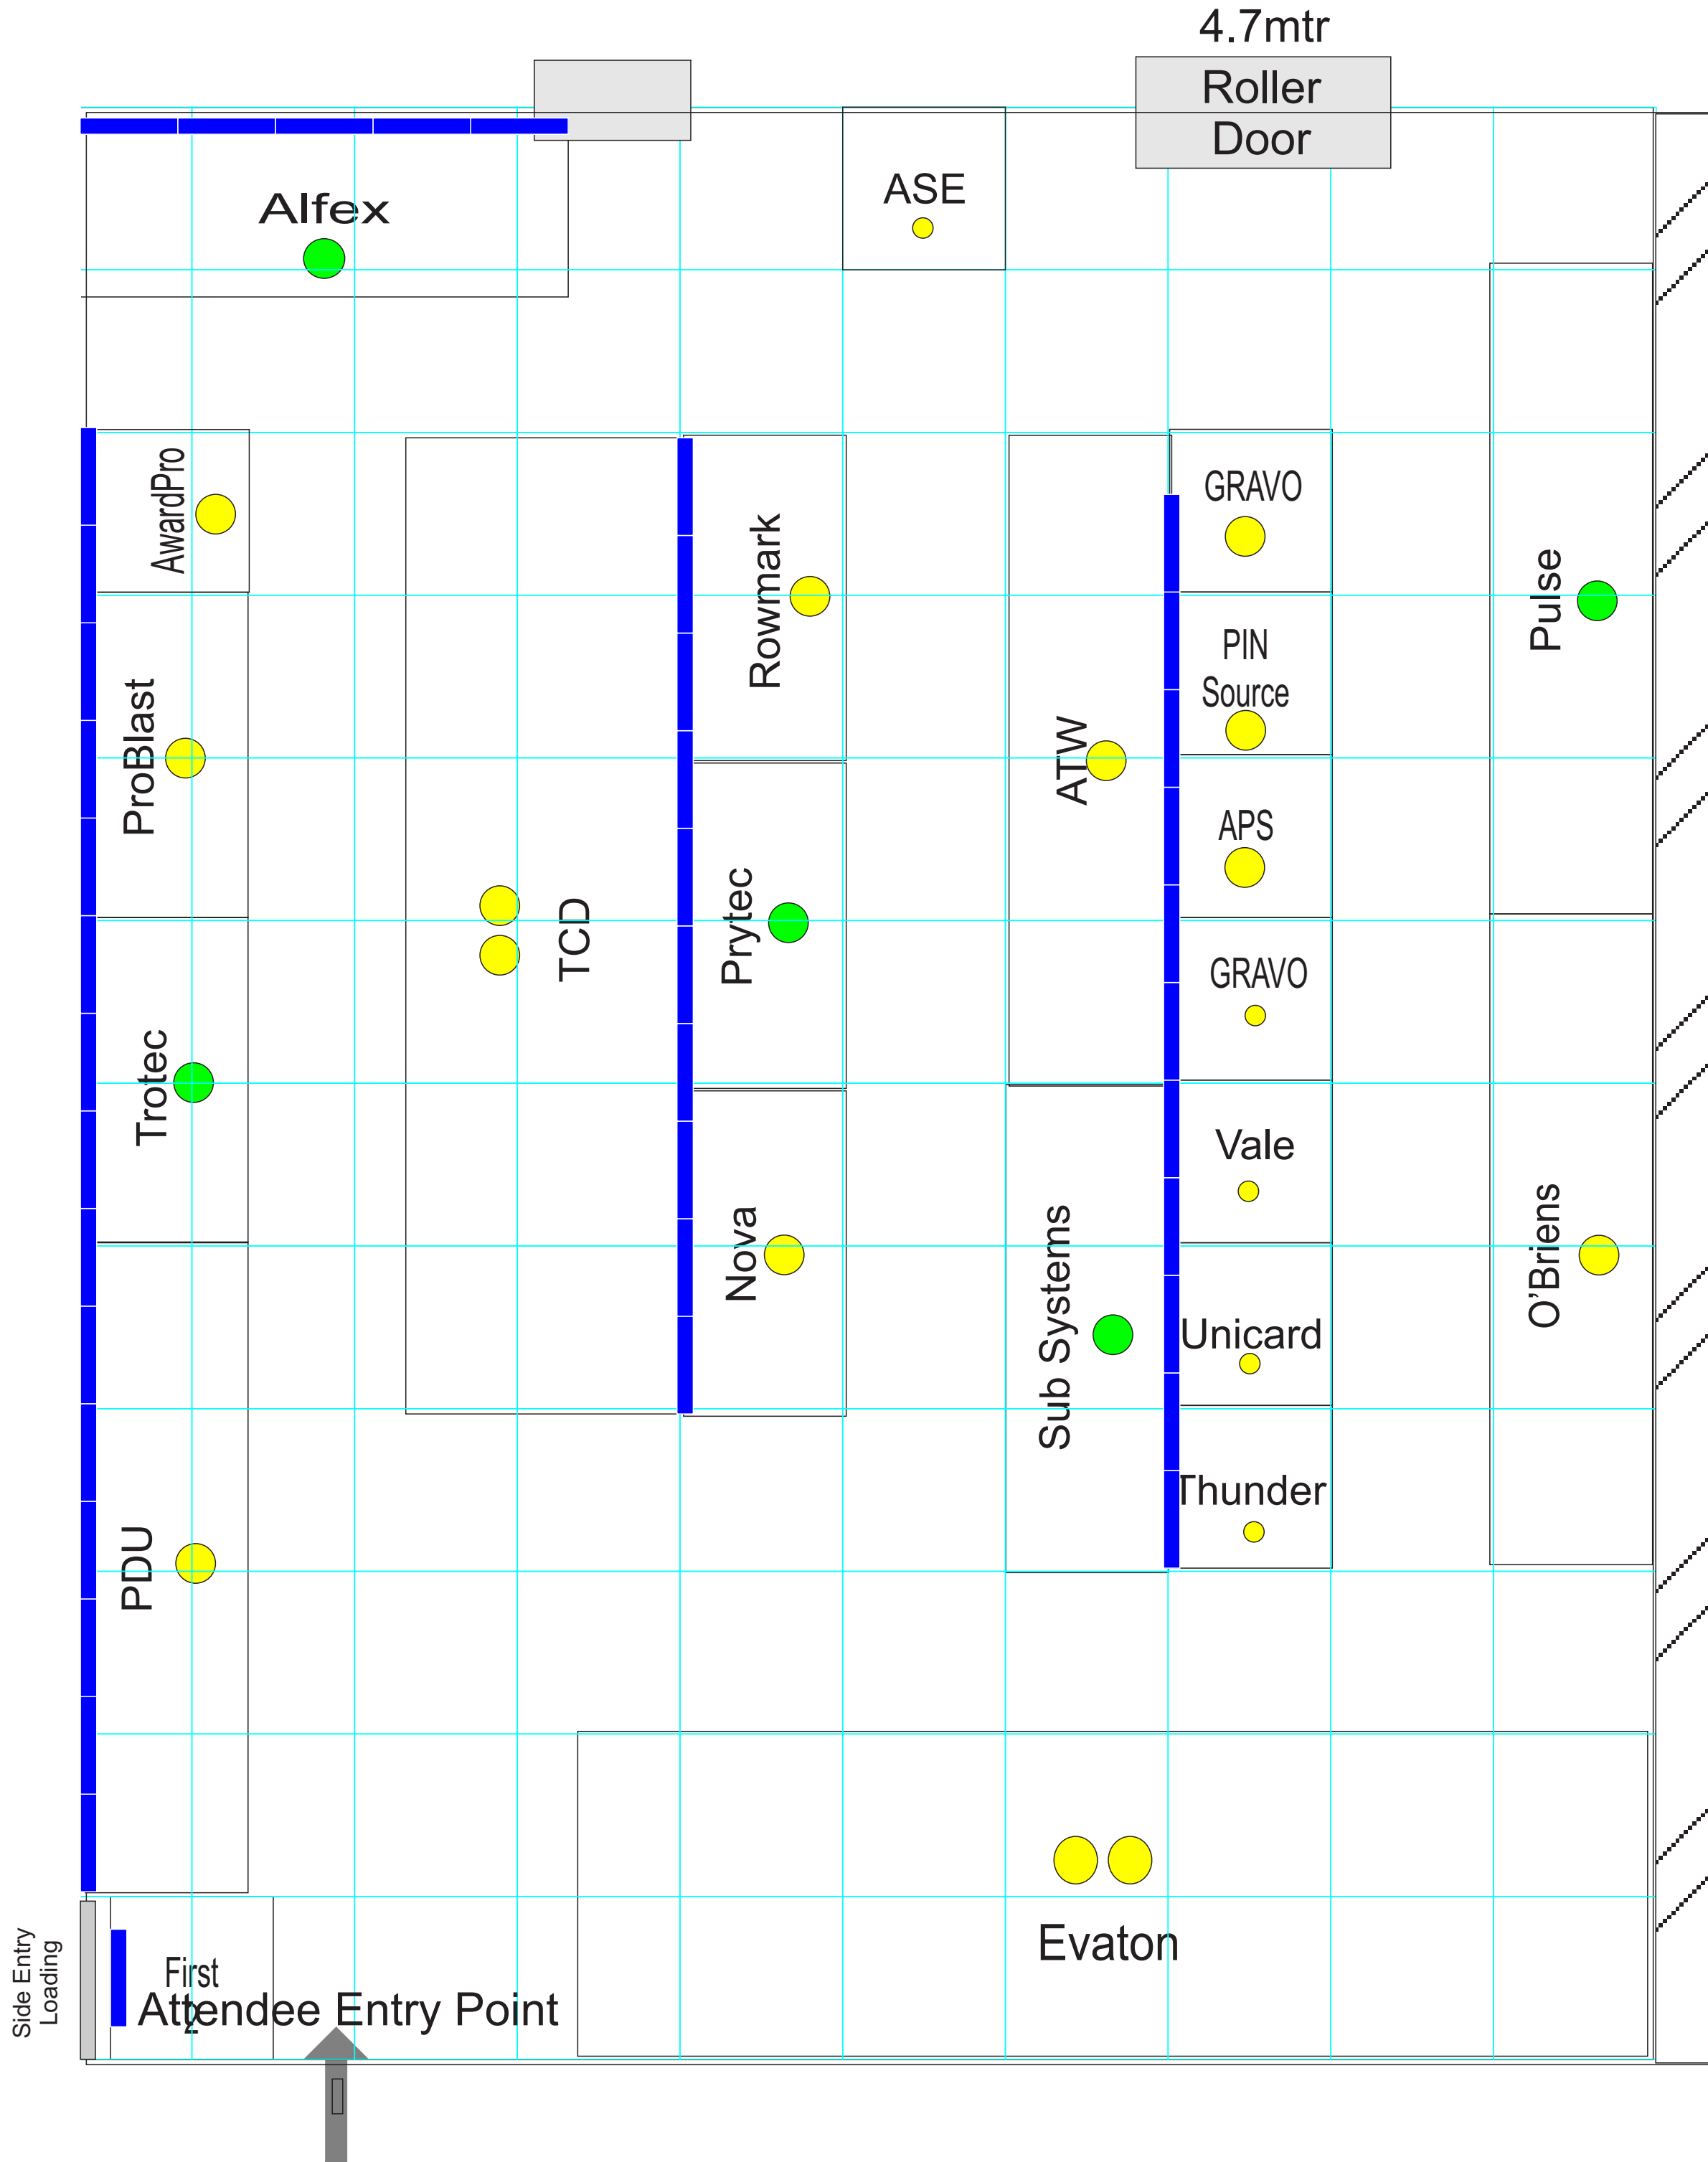

# TroPro Sydney 2018 - Final Floor Plan

Positions may change without notice

Partitions = 42+4 = 46  
 Tables = 86  
 Clothes =

- Lots of Lights
- Lights Power Use
- Heavy Power Use