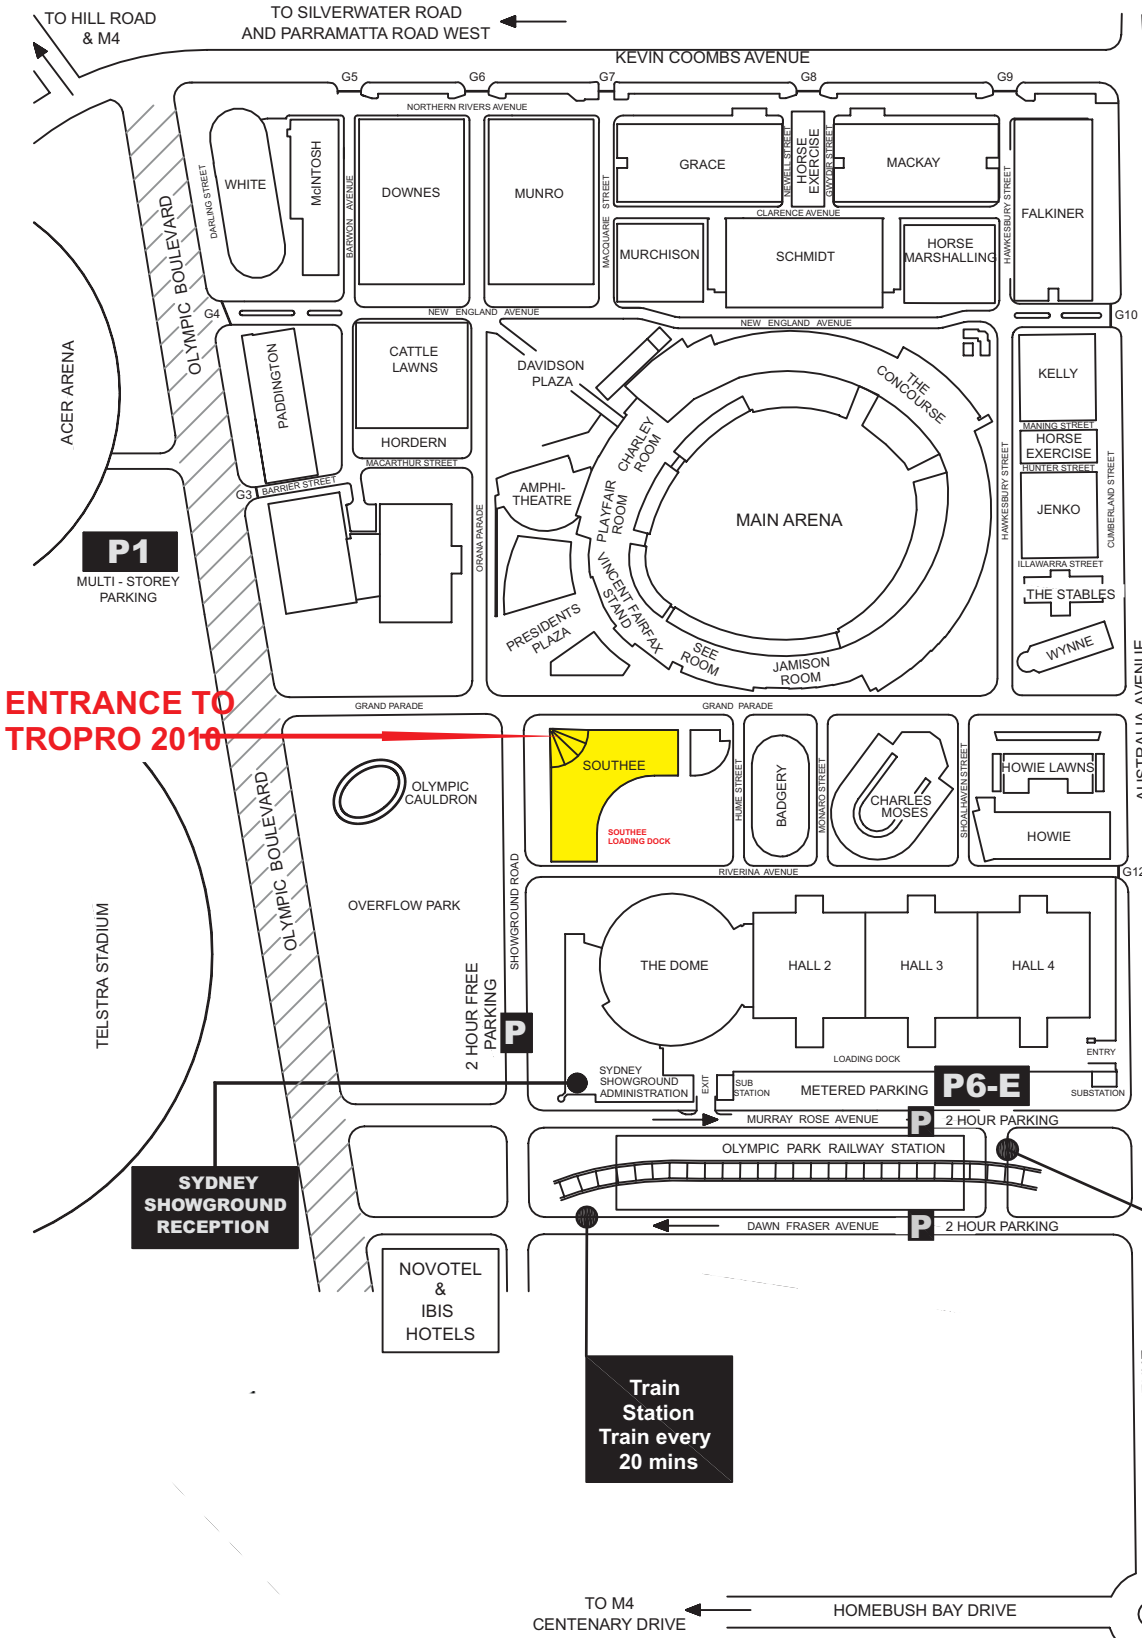

Venue: **Sydney Showground
Southee Pavilion
Cnr Showground Rd and Grand Parade
Sydney Olympic Park**

Directions: Southee is located inside the Sydney Showground on the corner of Showground Rd and Grand Parade Sydney Olympic Park.

PARKING

Free Parking - 2 hour limit (183 spaces)
Showground Road
Grand Parade
Dawn Fraser Avenue
Murray Rose Avenue

Metered Parking - \$3 /hr /\$15 /day
P6D (94 spaces) 400m from Dome
P6E (171 spaces) 200m from Dome
P6F (506 spaces) 400m from Dome
* Gold Coins Only

P1 (3,323 undercover spaces) 400m from Dome
* Credit Card Facilities Available

P6-Fa

METERED PARKING

P6-F

METERED PARKING

P6-D

METERED PARKING

BUS Drop off & pick up

ENTRANCE TO TROPRO 2016

P1
MULTI - STOREY PARKING

SYDNEY SHOWGROUND RECEPTION

Train Station
Train every 20 mins